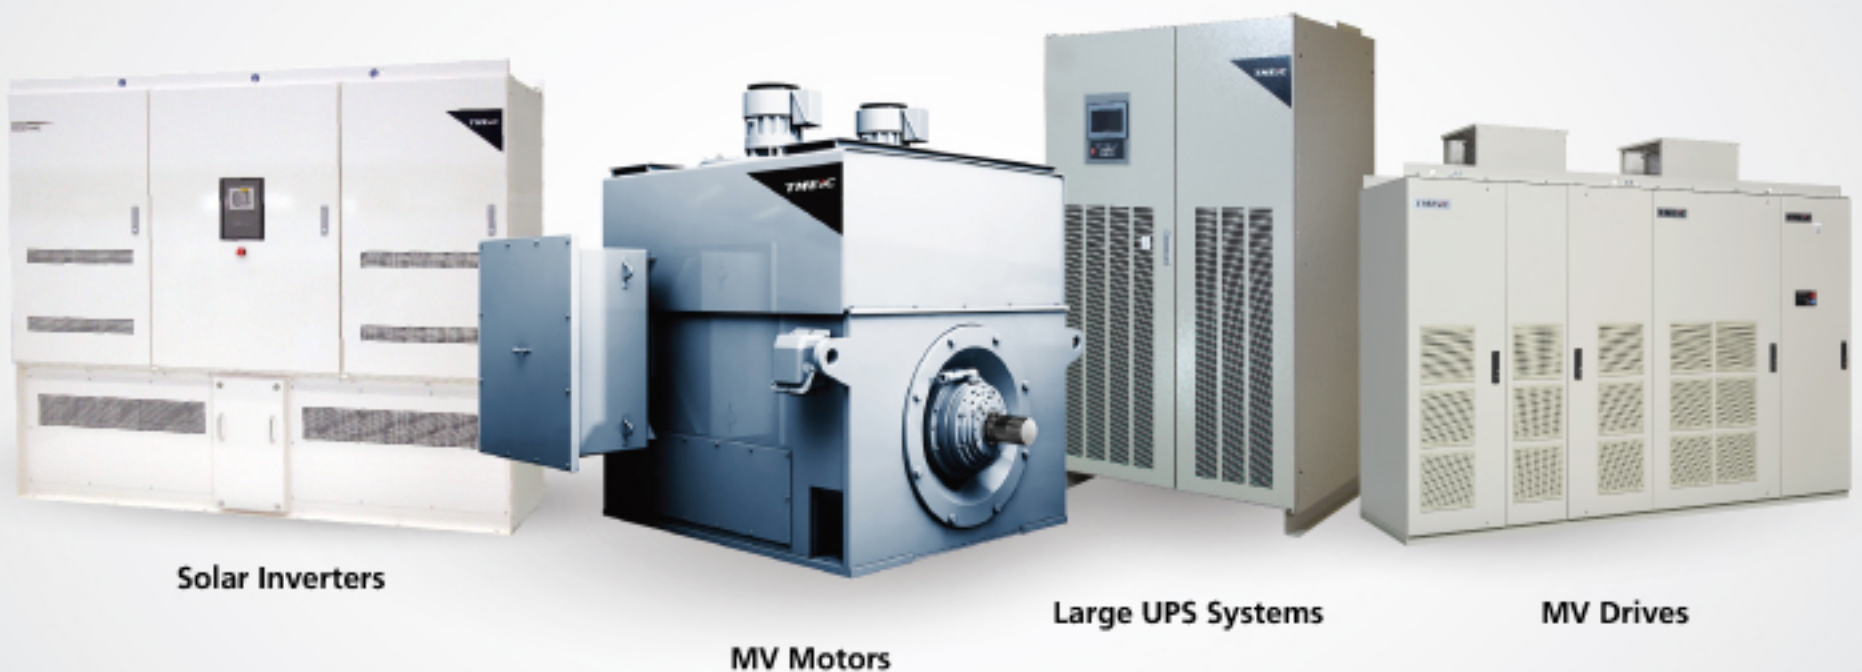

a world leader in industrial systems and solutions

Built on proud history of Toshiba and Mitsubishi Electric, TMEiC continues its legacy of delivering world-class engineering in rotating machines, medium voltage drives, large UPS Systems and utility scale PV Inverters to their customers around the world.