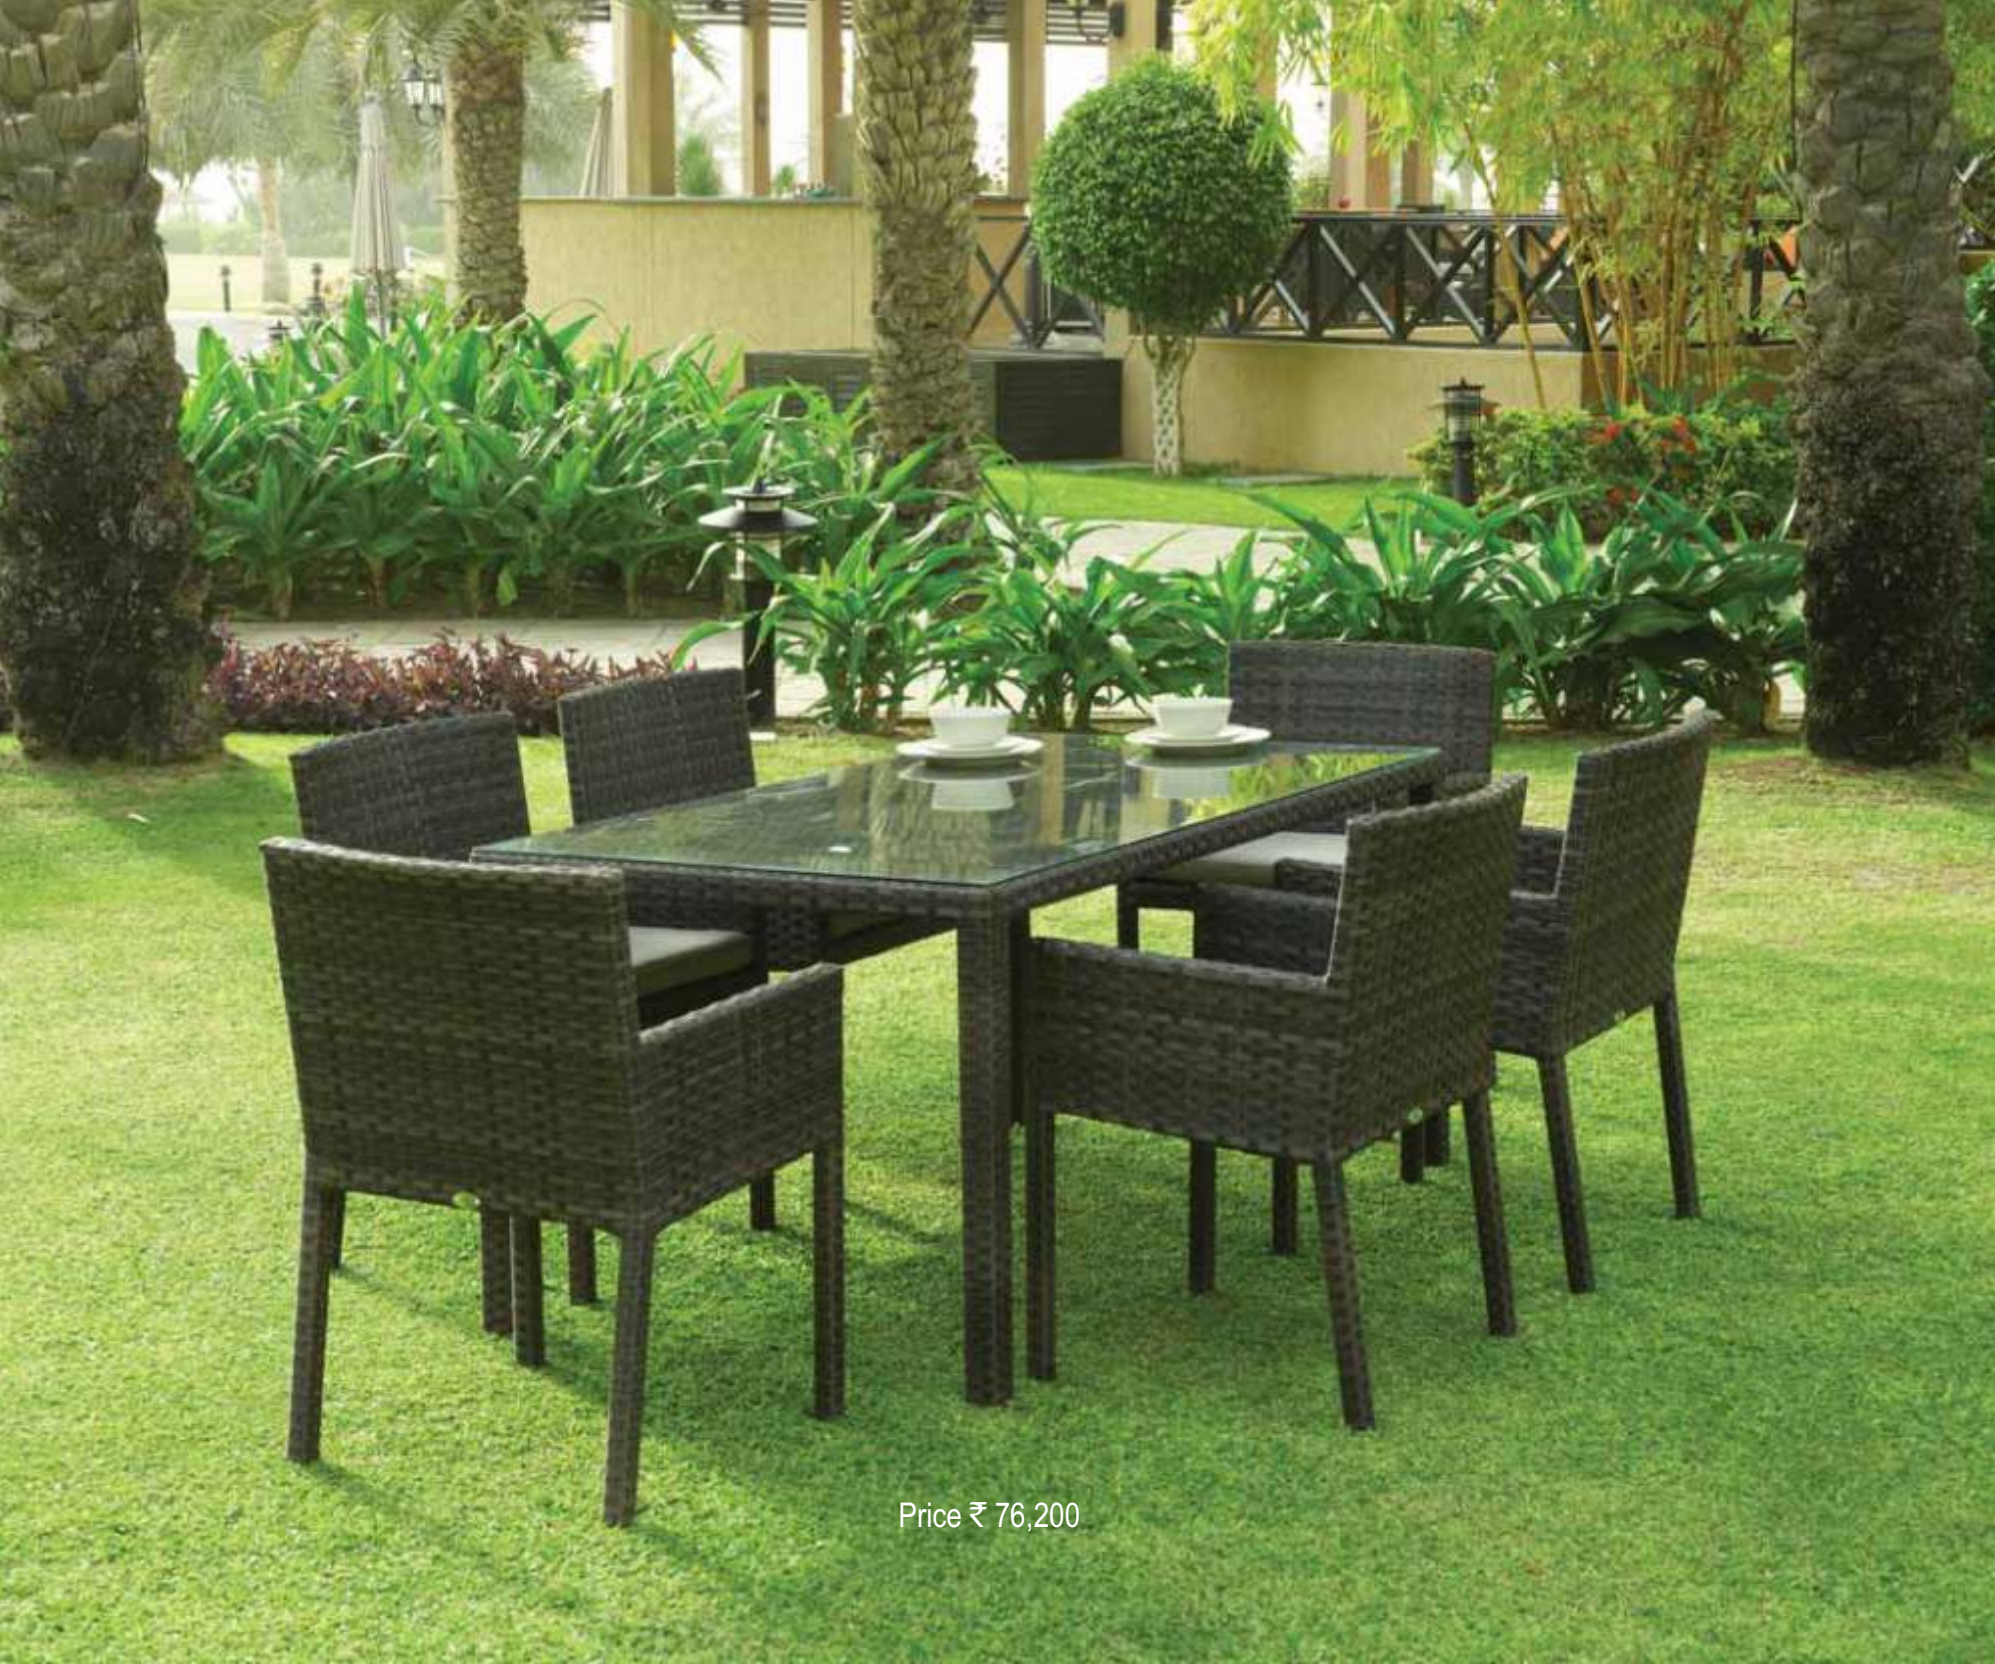

Single	W90	D90	H74
Sofa	W180	D90	H74
Middle table	W130	D80	H27
Side table	W60	D45	H50

Price ₹ 76,200

DENZO DINING SET

Drink chair	W56	D58	H86
Denzo table	W165	D90	H75

Price ₹ 99,000

GABRIEL SECTIONAL CORNER