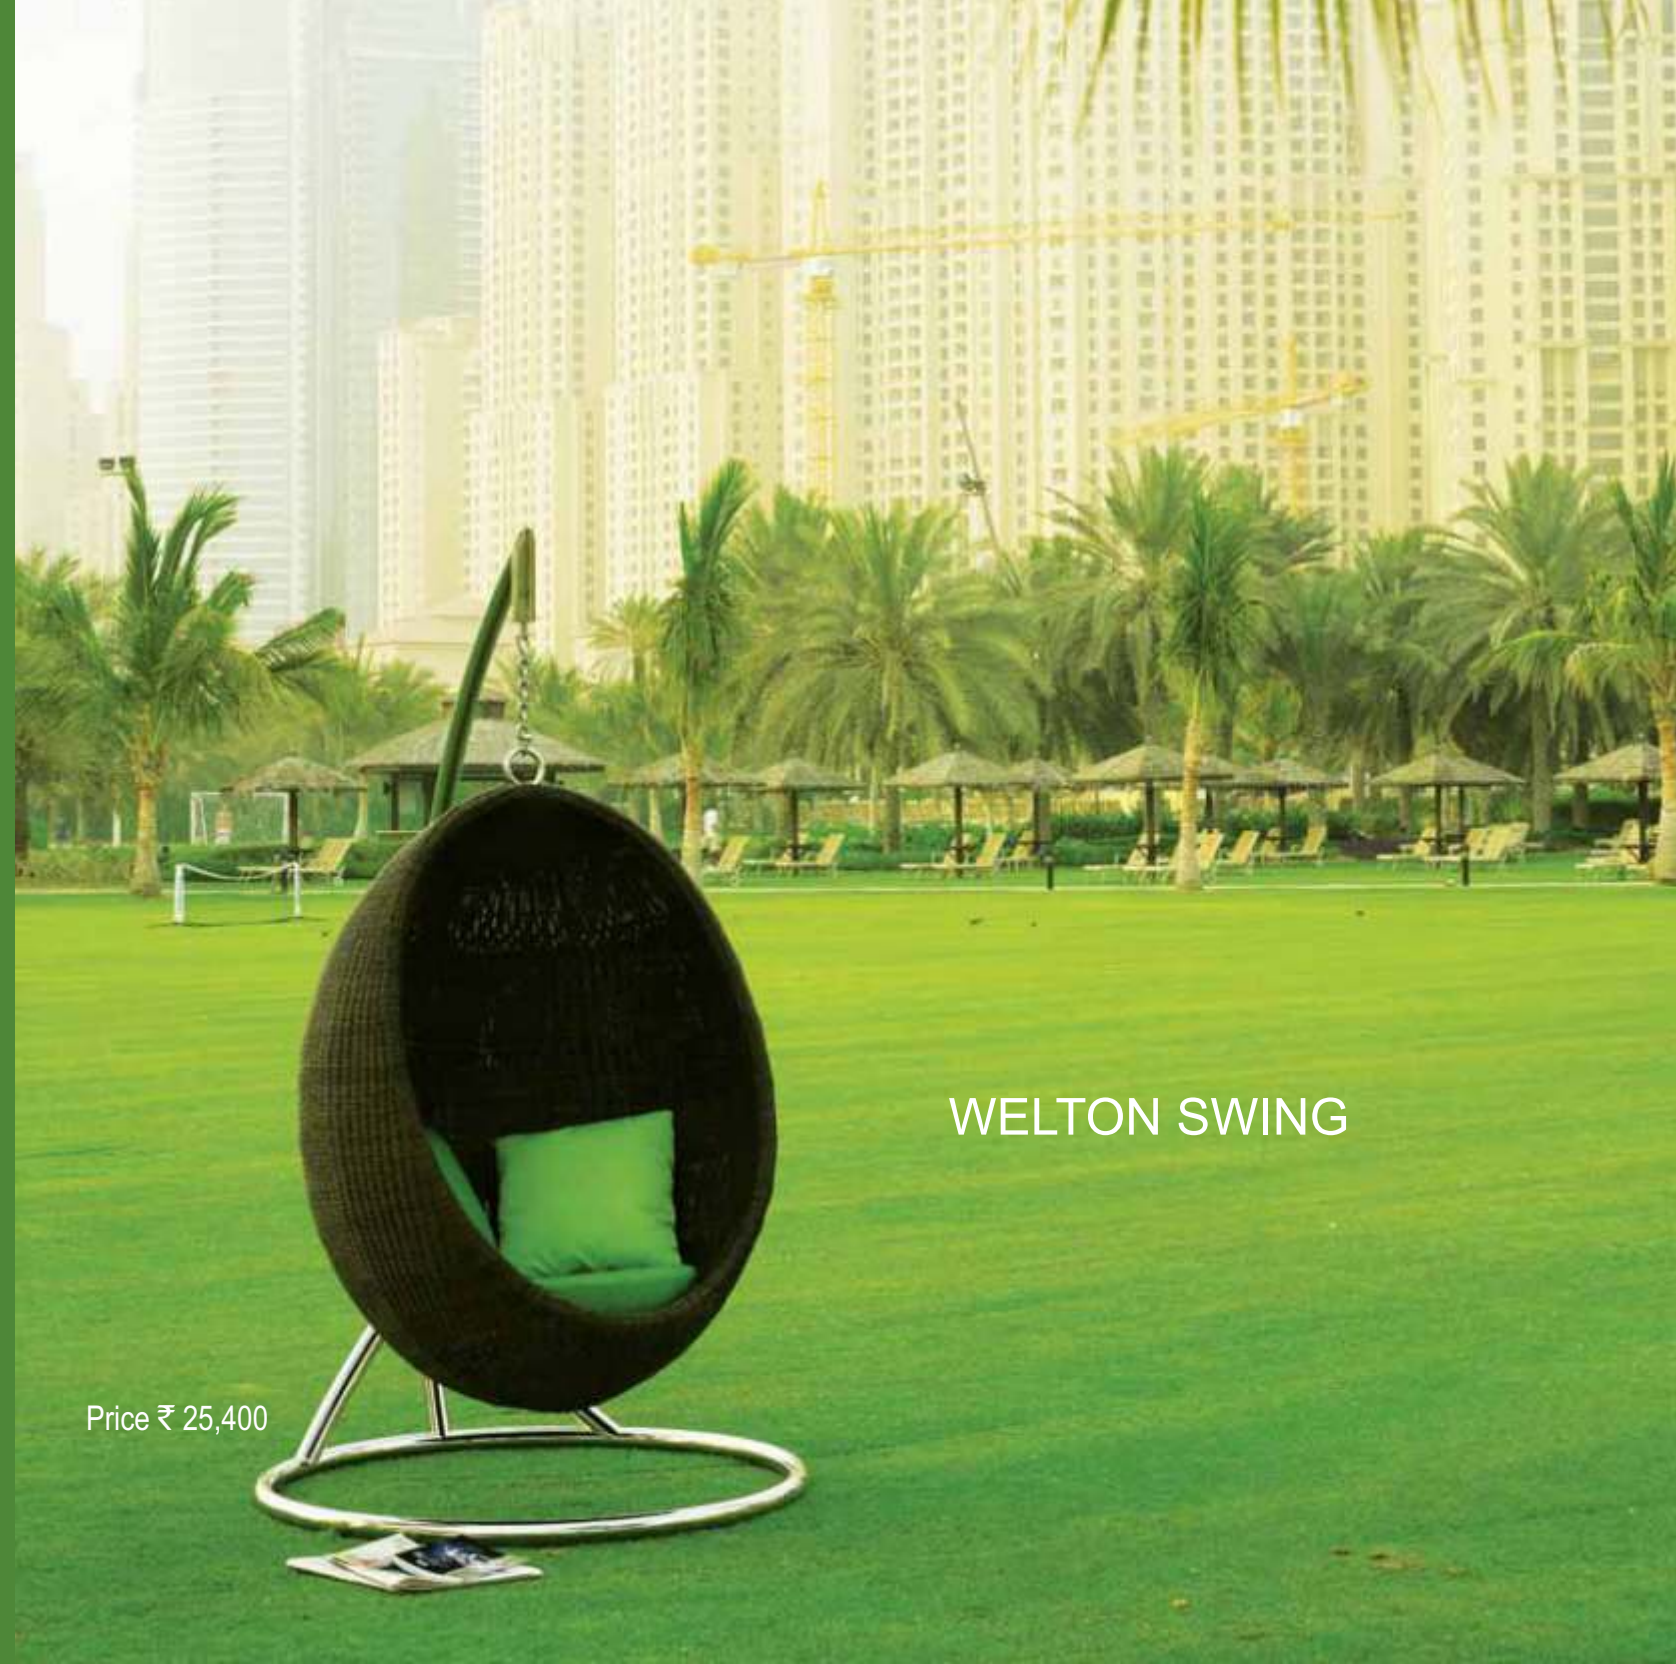

D78

H56

Price ₹ 25,800 (Single)

TALA SUNBED

Sunbed	W204	D76	H58
Side Table	W45	D45	H45

SULANA SUNBED

Price ₹ 22,100 (Single)

Sunbed	W212	D68	H37
Side Table	W45	D45	H45

Price ₹ 50,200 (Single)

TWIN SUNBED

Sunbed	W211	D149	H30
Side Table	W45	D45	H45

Price ₹ 53,800

KANO LOUNGE

Single	W110	D100	H75
Foot Stool	W102	D100	H38

Price ₹ 33,100

ROUND LOUNGE

Round Lounge D180 H80

SWINGS

WELTON SWING

Price ₹ 25,400

Price ₹ 21,200

MYA & TIA SWINGS

Price ₹ 22,900

Price ₹ 78,400